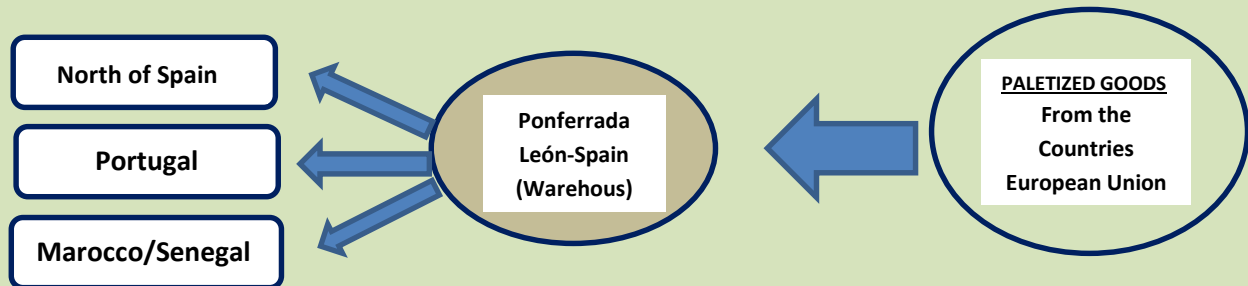

INTERNATIONAL SERVICES GROUP SPAIN
SERVICIOS DE TRANSPORTE – NACIONAL & INTERNACIONAL

OUR GROUP OF COMPANIES SINCE MORE THAN 20 YEARS OFFER SERVICES MANAGEMENT BY ROAD AND MARITIME.

OUR ACTIVITY IS FOCUSED ON THE DELIVERY OF PARTIAL OR COMPLETE CHARGES THROUGHOUT THE EUROPEAN UNION, AFRICA, MIDDLE EAST,

WE HAVE A LOGISTICS CENTER IN THE NORTH OF SPAIN (PONFERRADA) LEON, STRATEGIC LOCATION,
NEAR THE MARITIME PORTS OF CORUÑA, 220 KM, VIGO 250 KM, GIJON 220 KM,
NEAR OUR NEIGHBOR PORTUGAL A, 2 HOURS OF TRAJECT,

FROM OUR LOGISTICS BASE, (Warehous) WE OFFER THE FOLLOWING SERVICES:

- DEPOSIT OF PALETIZED GOODS
- PARTIAL LOAD MANAGEMENT
- DOOR TO DOOR DELIVERY
- SERVICE - 12 HOURS -24 HOURS (PORTUGAL, FRANCE, MOROCCO)
- WARE SERVICE RECEPTION 24 HOURS (*)